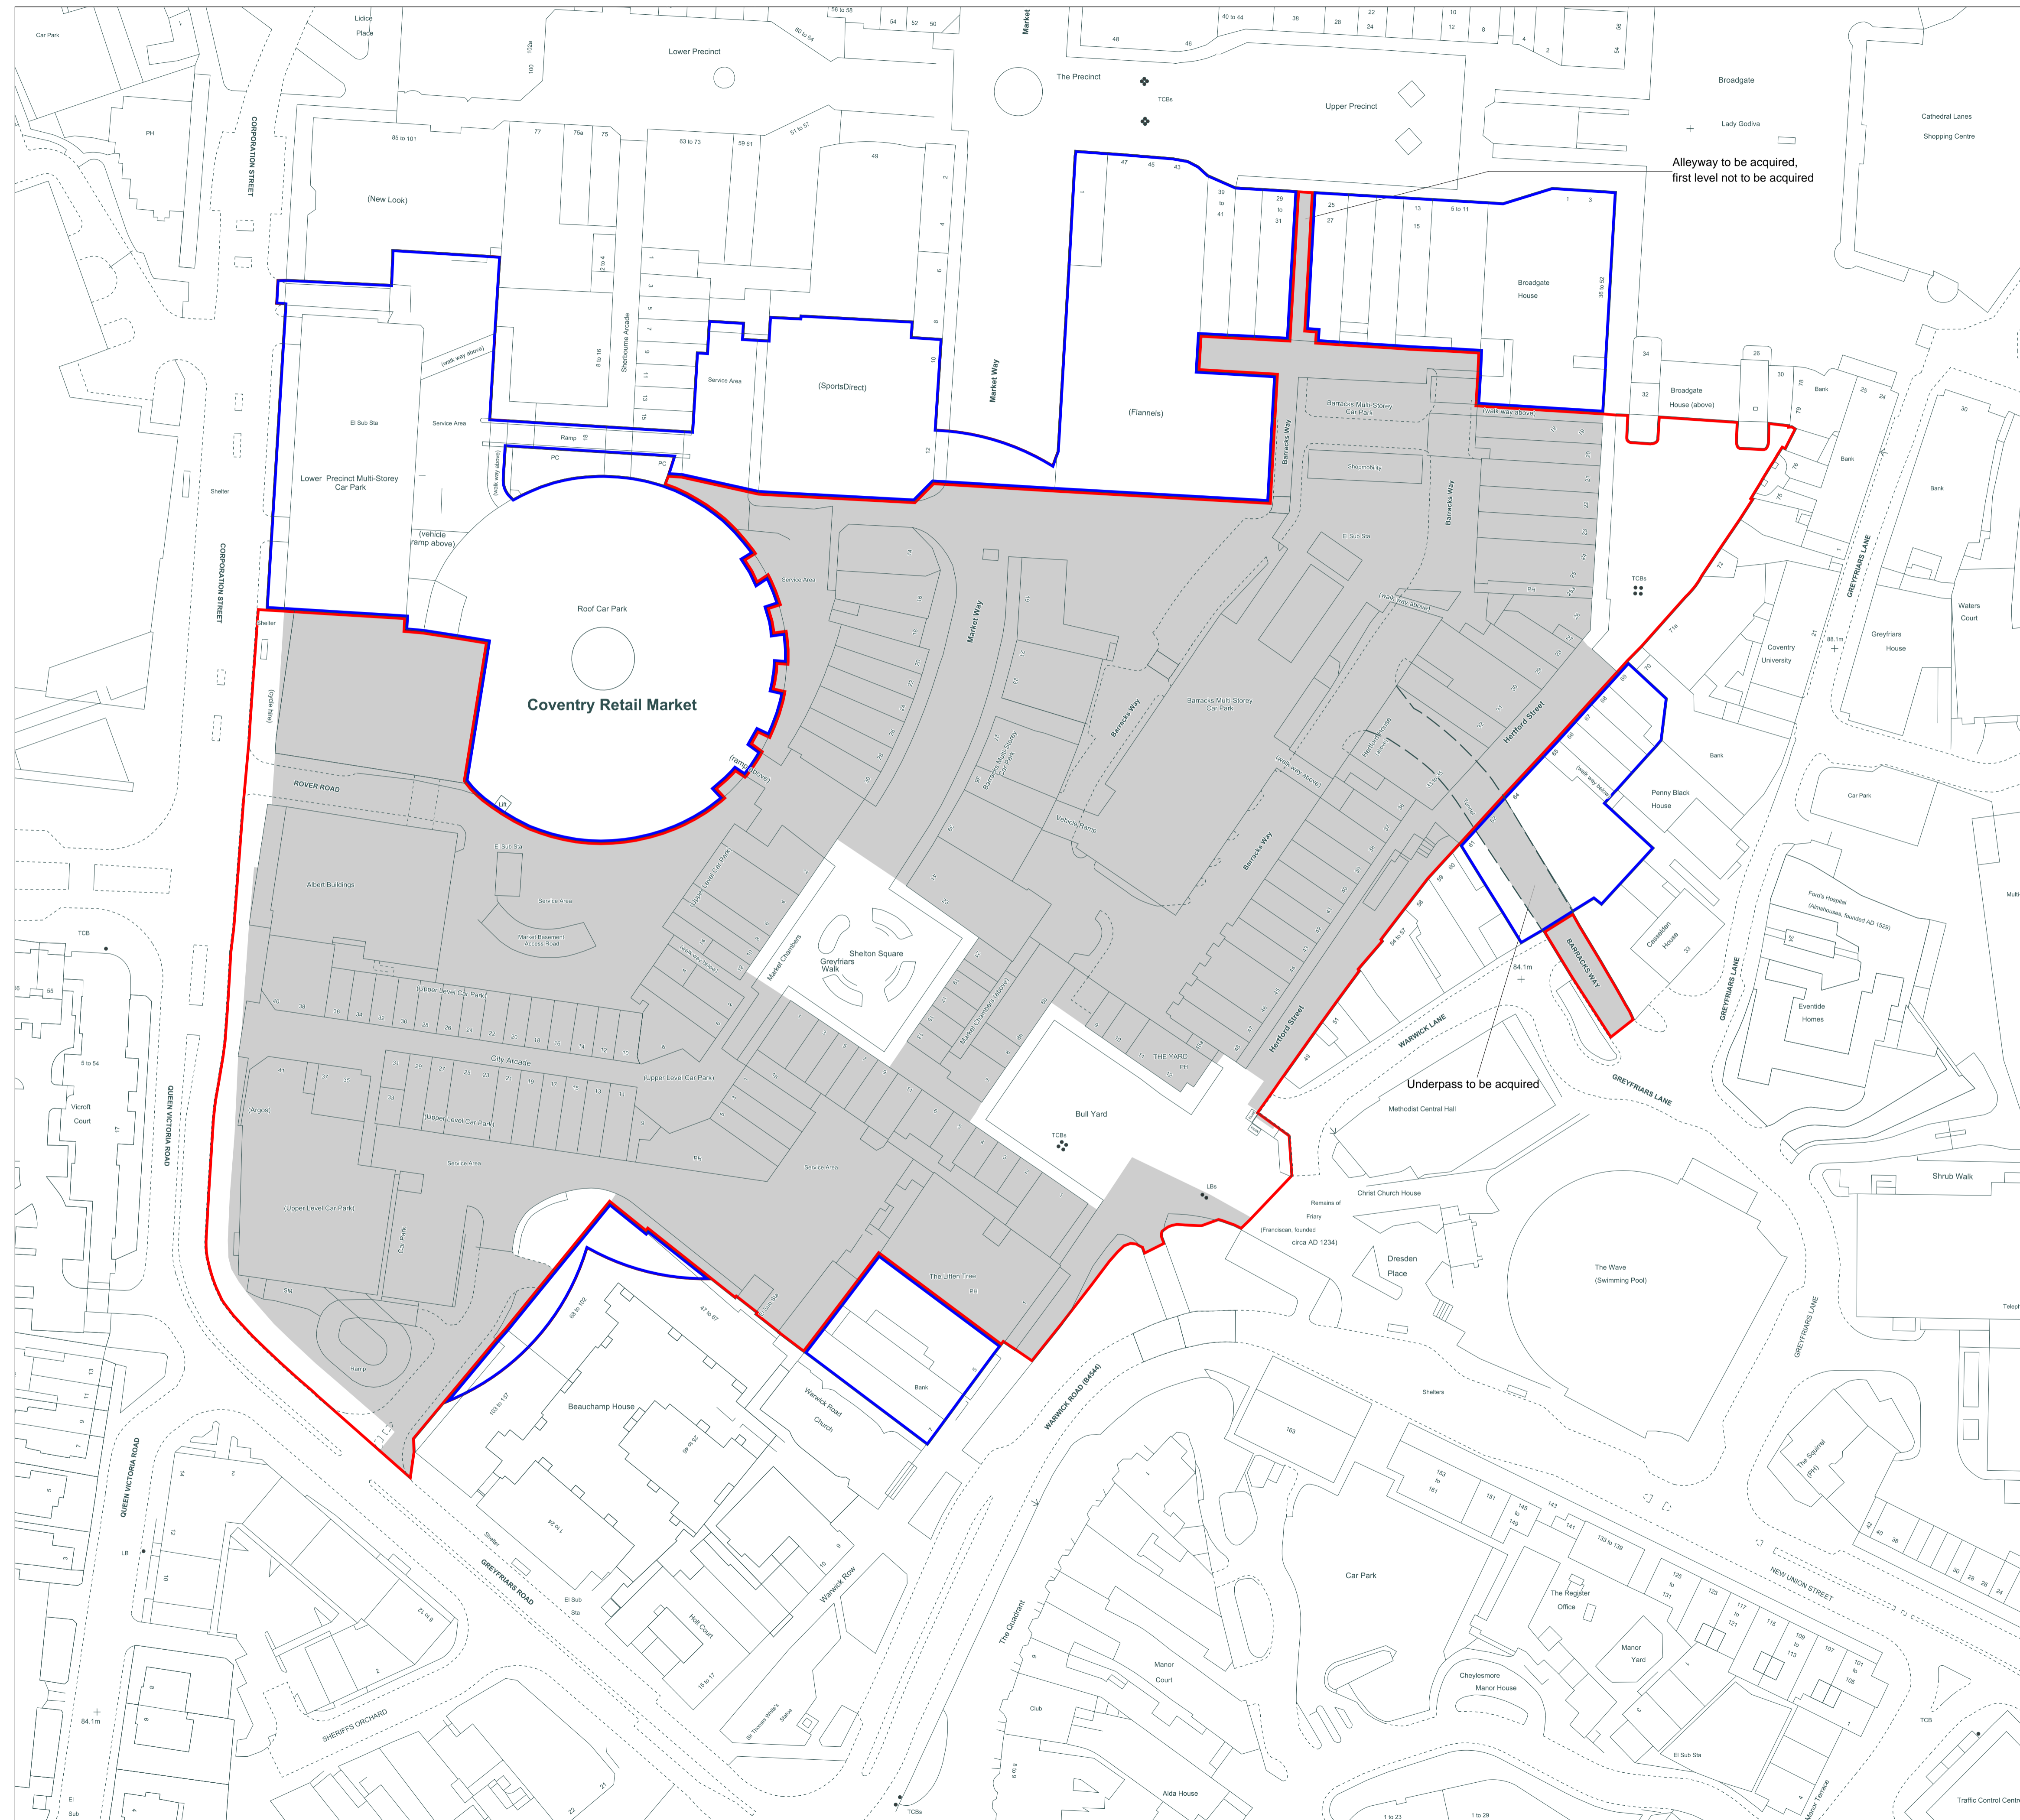

THE COVENTRY CITY COUNCIL - COUNCIL OWNED LAND PROPOSED FOR APPROPRIATION (EXCLUDING OPEN SPACE LAND)

Key:

 Land Interests Proposed for Appropriation

 Land to be Acquired

 Rights to be Acquired

Date: March 2024
Version Number: v1.3

Sheet number: 1 of 1
Scale: 1:750 @A1

Where applicable the plot boundaries show the general boundary of the registered land, it does not show the exact line of the boundaries. Measurements scaled from this plan may not match measurements between the same points on the ground.

This map is based upon Ordnance Survey material with the permission of Ordnance Survey on behalf of the Controller of Her Majesty's Stationery Office © Unauthorised reproduction infringes crown copyright and may lead to prosecution or civil proceedings. Crown copyright and database rights 2021 Ordnance. Survey Licence number: 0100031673